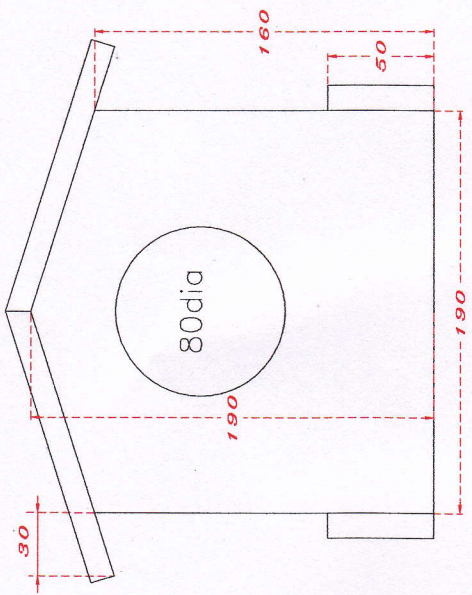

Bird Feeding Tray

All Parts 12mm Ply