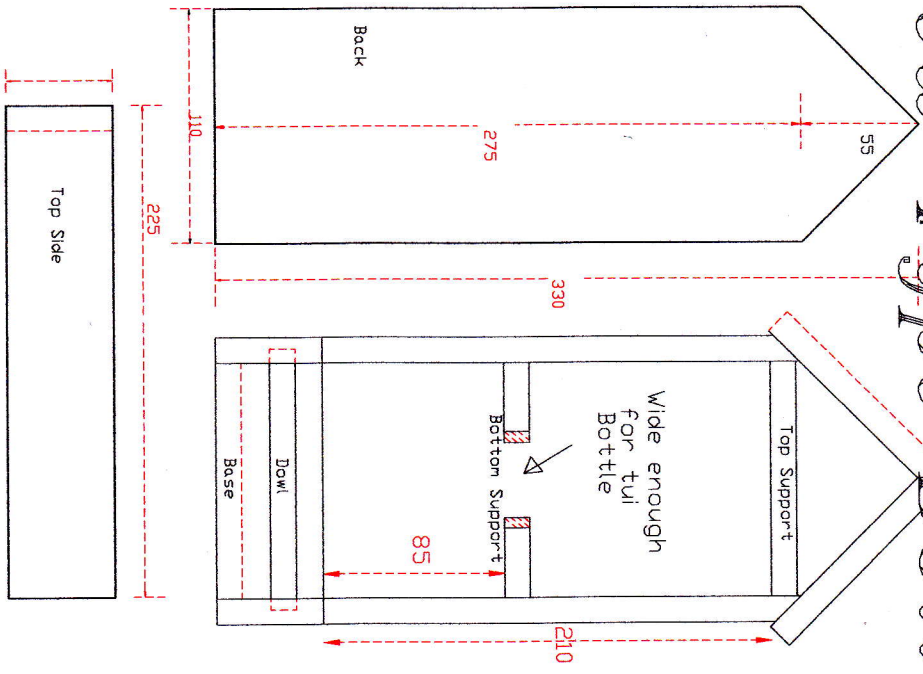

Bird Tui Water Feeder New Type Bottle

All parts are 12mm ply except for 12mm Dowel

Roof Angle 45%

Drill hole for dowel only half way through side panel