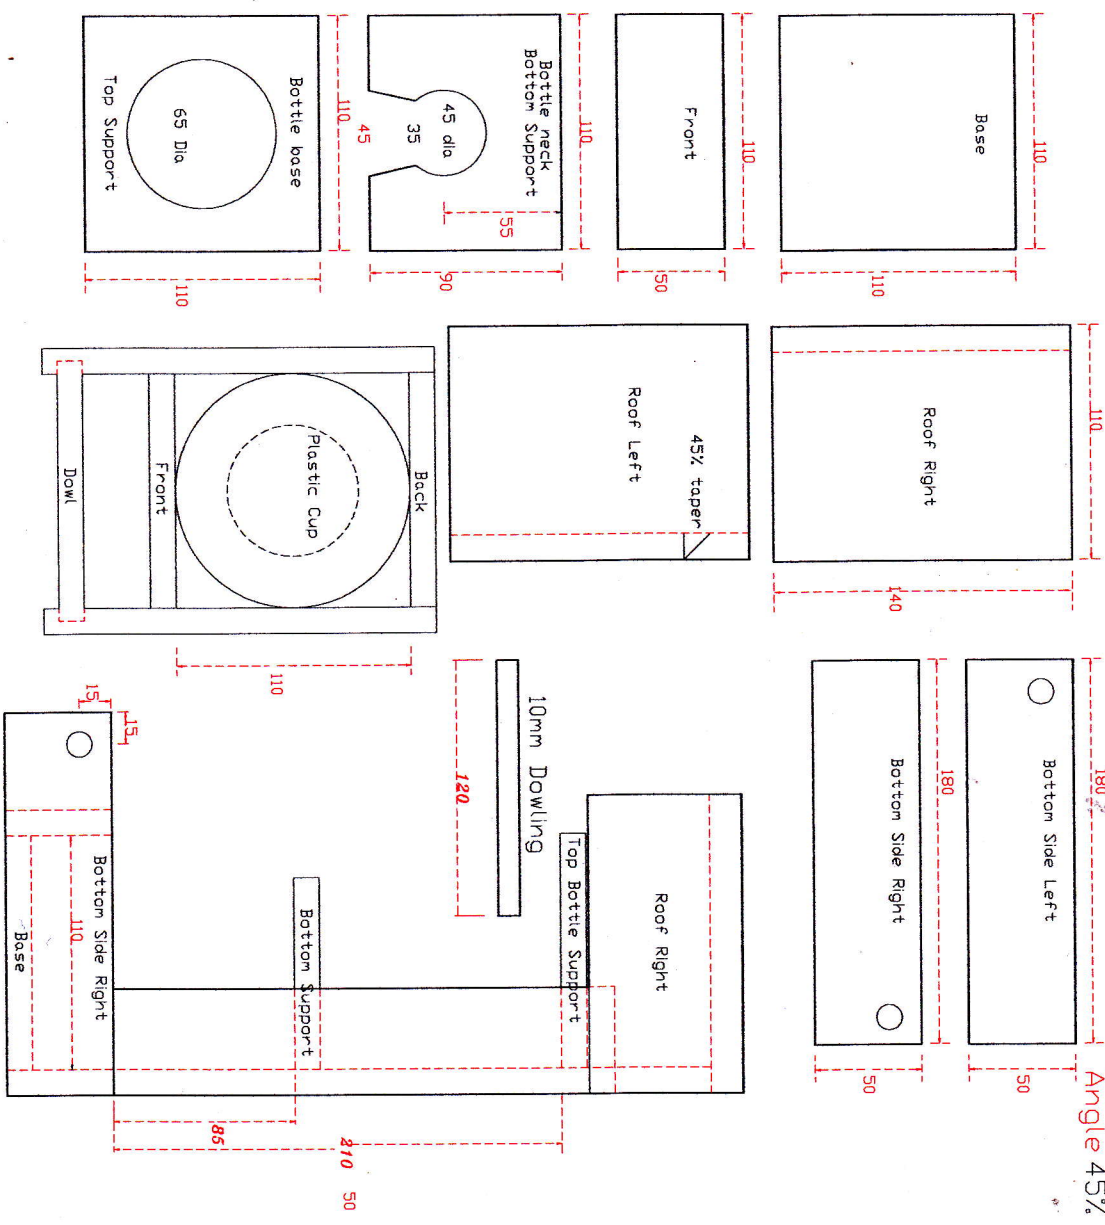

Bird Tui Water Feeder New Type Bottle

All parts are 12mm ply except for 12mm Dowel

Roof Angle 45%

Drill hole for dowel only half way through side panel