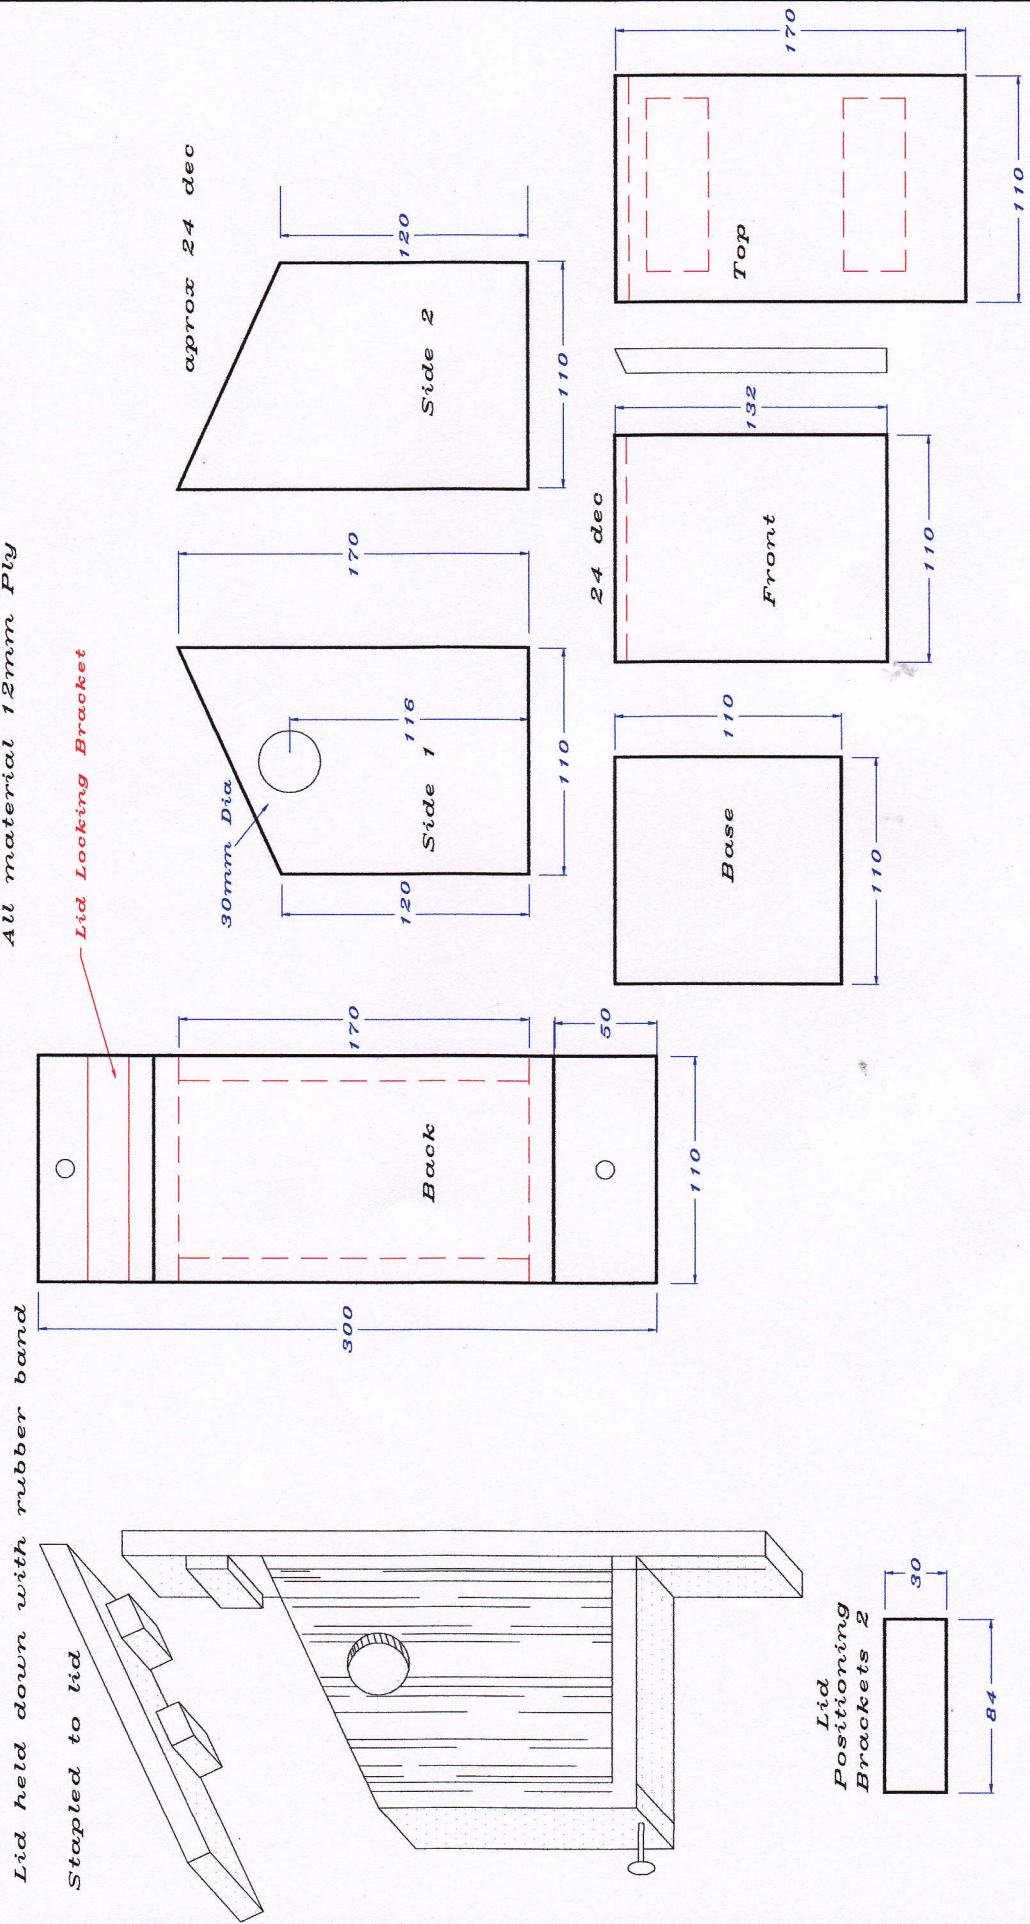

All material 12mm Ply

RIFLEMAN NESTING BOX

Henley Mens Shed, Masterton	
Proj No	1010
Proj Name	Rifleman Nesting Box
Drawn by	Douglas Horrold