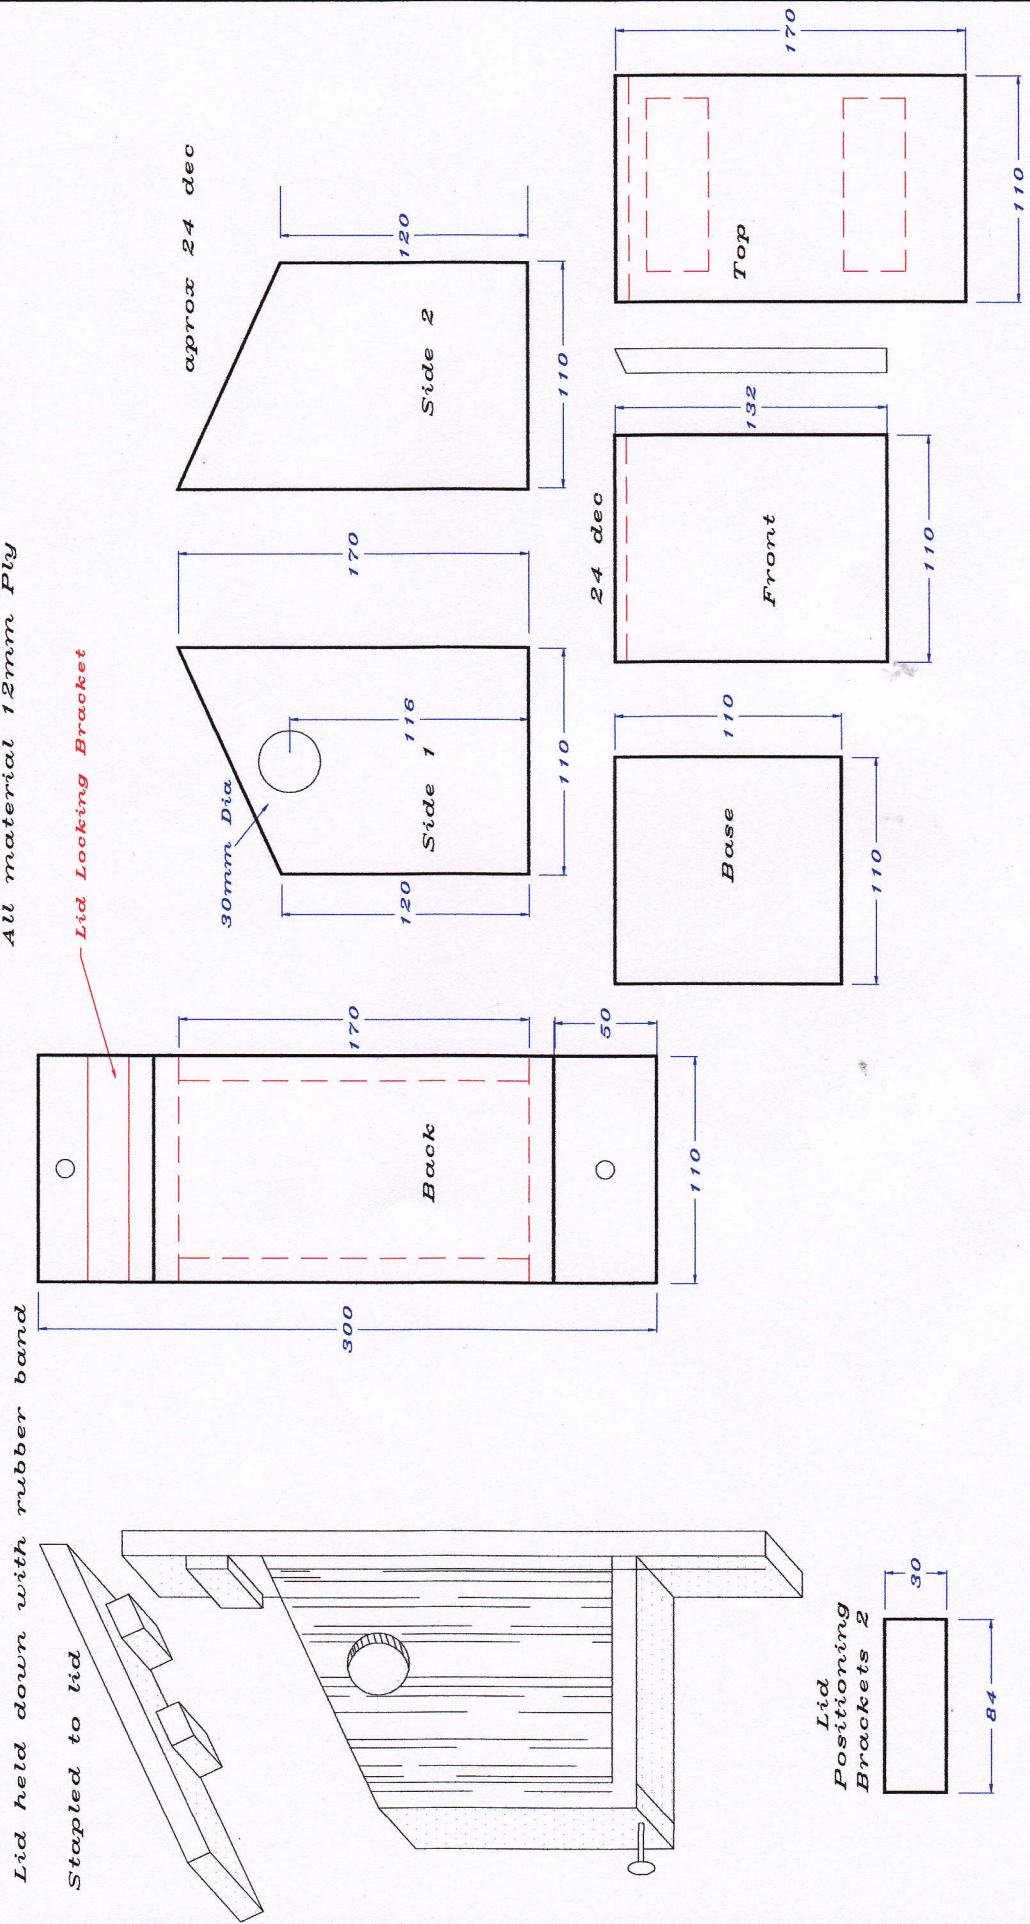

All material 12mm Ply

Lid held down with rubber band  
Stapled to lid

Lid  
Positioning  
Brackets 2

Lid Locking Bracket

# RIFLEMAN NESTING BOX

Henley Mens Shed, Masterton	
Proj No	1010
Proj Name	Rifleman Nesting Box
Drawn by	Douglas Horrold